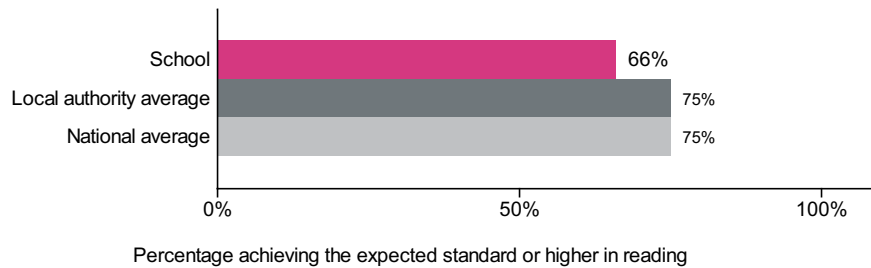

Three Bridges Primary School (URN: 125901)

Key stage 1

This is provisional data for 2018/19. CLA data is not currently available, therefore we are not currently publishing breakdowns of data such as disadvantaged which appeared previously. This information will be included in a later release.

Percentage achieving the expected standard or higher in reading

Number of pupils = 91

Percentage achieving greater depth in reading

Number of pupils = 91

Percentage achieving the expected standard or higher in writing