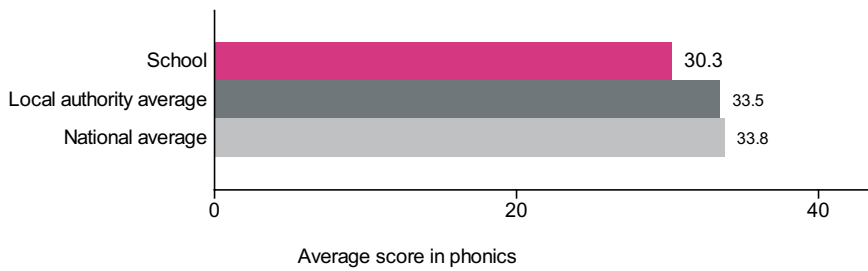

Phonics average score

Number of pupils = 89